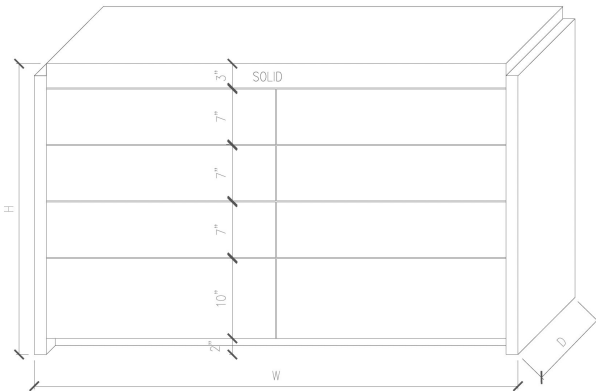

Shown in: 60" Bianco Ottico and Cersed White Oak

K O N S T A N T □ H O M E

Konstanthome.com | Shop@konstanthome.com

Shown in: 60" Boeving and Cerused Washed Oak

Dresser

- 30" W x 20" D x 36" H
- 36" W x 20" D x 36" H
- 60" W x 20" D x 36" H**
- 72" W x 20" D x 36" H