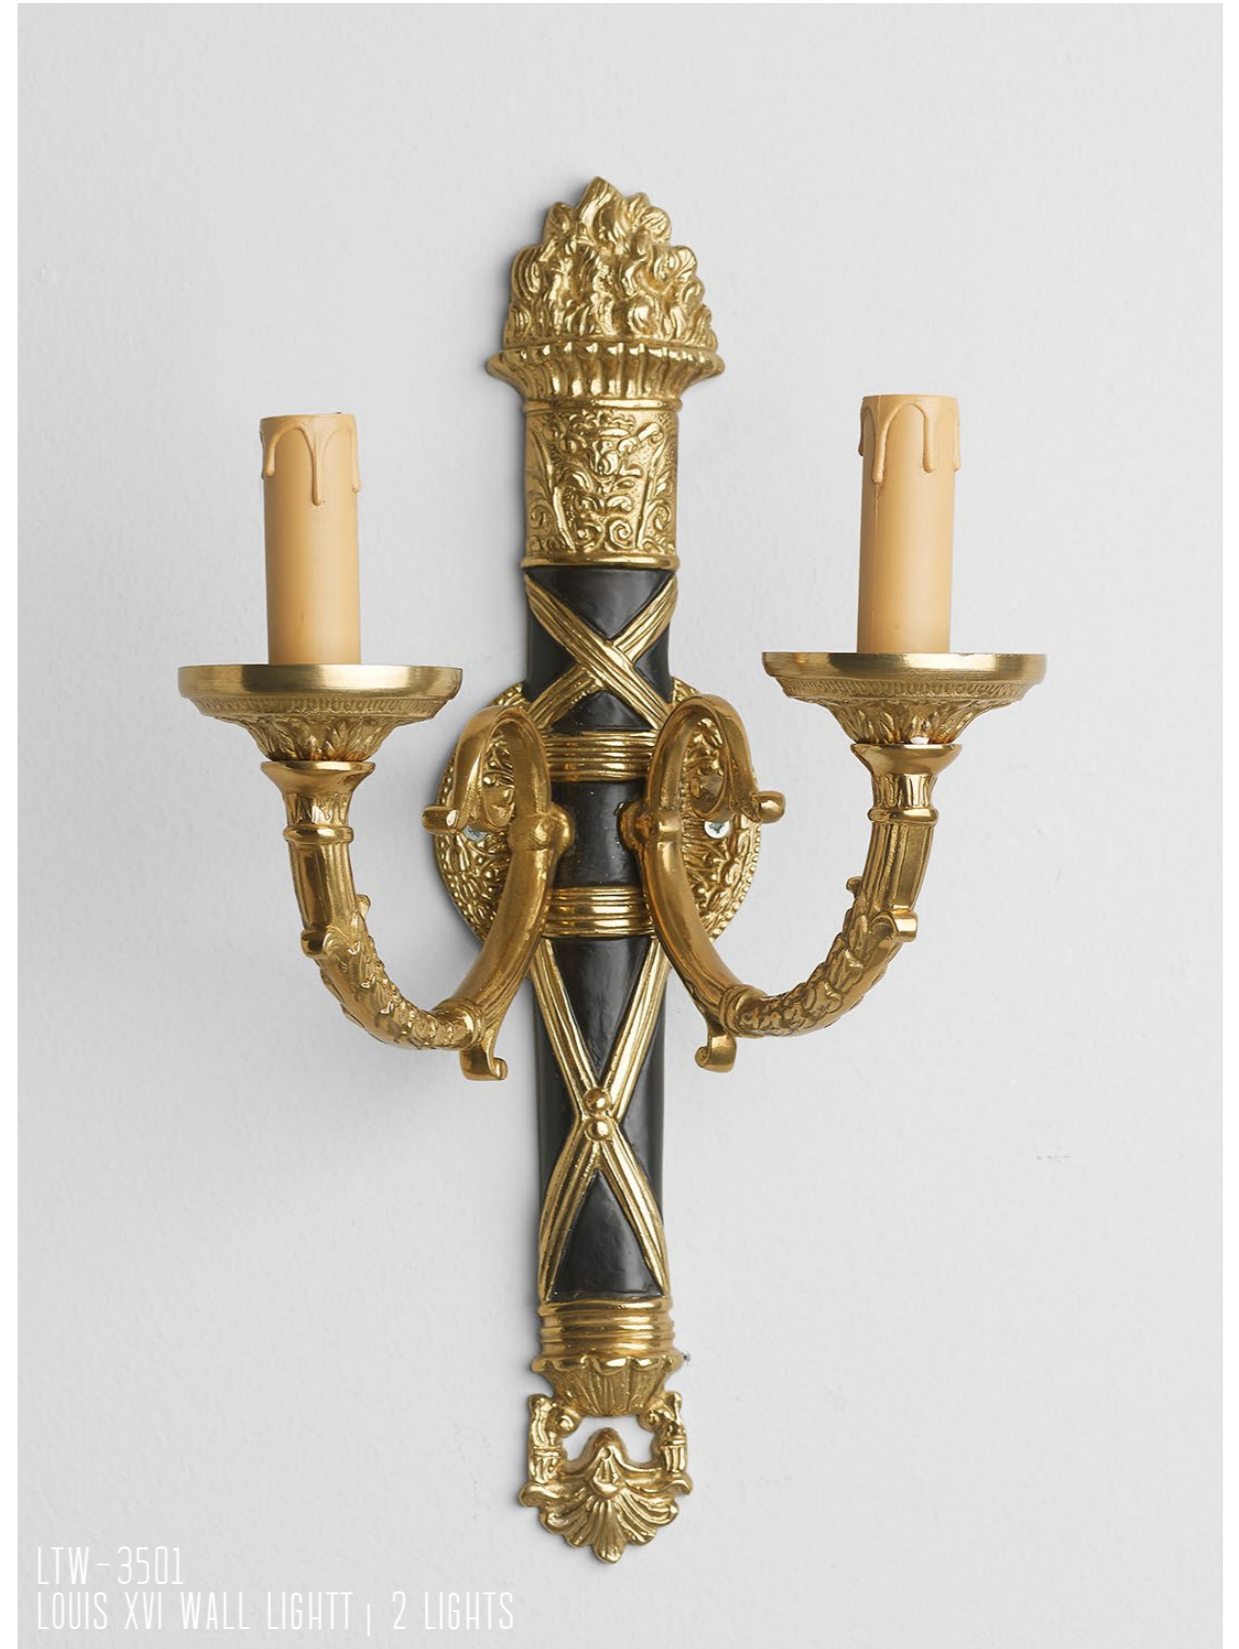

LTW-2702
DOUBLE TORCH WALL LIGHT

| H : 8.85' | W : 9.84' | D : 5.90'

AVAILABLE IN ALL STANDARD FINISHES | SHOWN IN NICKEL MATTE FINISH

LTW-2701
TORCH WALL LIGHT

| H : 7.48' | W : 1.81' | D : 1.96'
AVAILABLE IN ALL STANDARD FINISHES | SHOWN IN POLISHED BRASS FINISH

LTW-0602L
LOUIS XV WALL LIGHT

| H : 19.68' | W : 12.99' | D : 1.96'
AVAILABLE IN LEFT AND RIGHT PART
AVAILABLE IN ALL STANDARD FINISHES | SHOWN IN ANTIQUE BRASS FINISH

LTW-2701
ROPE WALL LIGHT | LARGE SIZE - 2 LIGHTS

ALSO WITH 1 LIGHT | AVAILABLE IN TWO SIZES

| H : 20.07' | W : 7.48' | D : 1.96'

AVAILABLE IN ALL STANDARD FINISHES | SHOWN IN ANTIQUE BRASS FINISH

LTW-05M02
RIBBON WALL LIGHT | LARGE SIZE - 2 LIGHTS

ALSO WITH 3 LIGHTS | AVAILABLE IN TWO SIZES

| H : 20.47' | W : 9.05' | D : 4.33'

AVAILABLE IN ALL STANDARD FINISHES | SHOWN IN POLISHED BRASS FINISH

LTW-2701
EMPIRE WALL LIGHT | LARGE SIZE-3 LIGHTS

ALSO WITH 2,3 OR 5 LIGHTS | AVAILABLE IN THREE DIFFERENT SIZES
| H : 24.01' | W : 16.14' | D : 16.14'
AVAILABLE IN ALL STANDARD FINISHES | SHOWN IN ANTIQUE BRASS FINISH