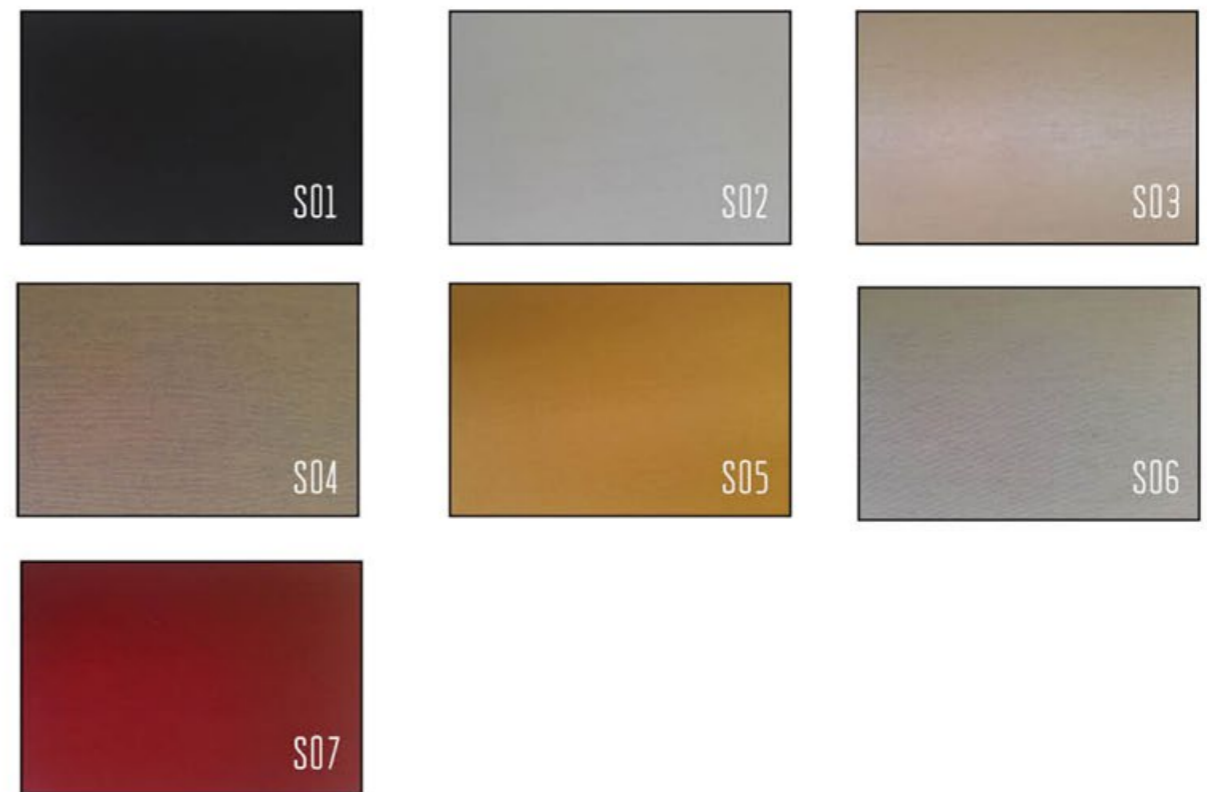

COTTON

LINEN

VELVET

FAUX LEATHER

SATIN

PLEATED
MUSLIN

PL-M01

PL-M02