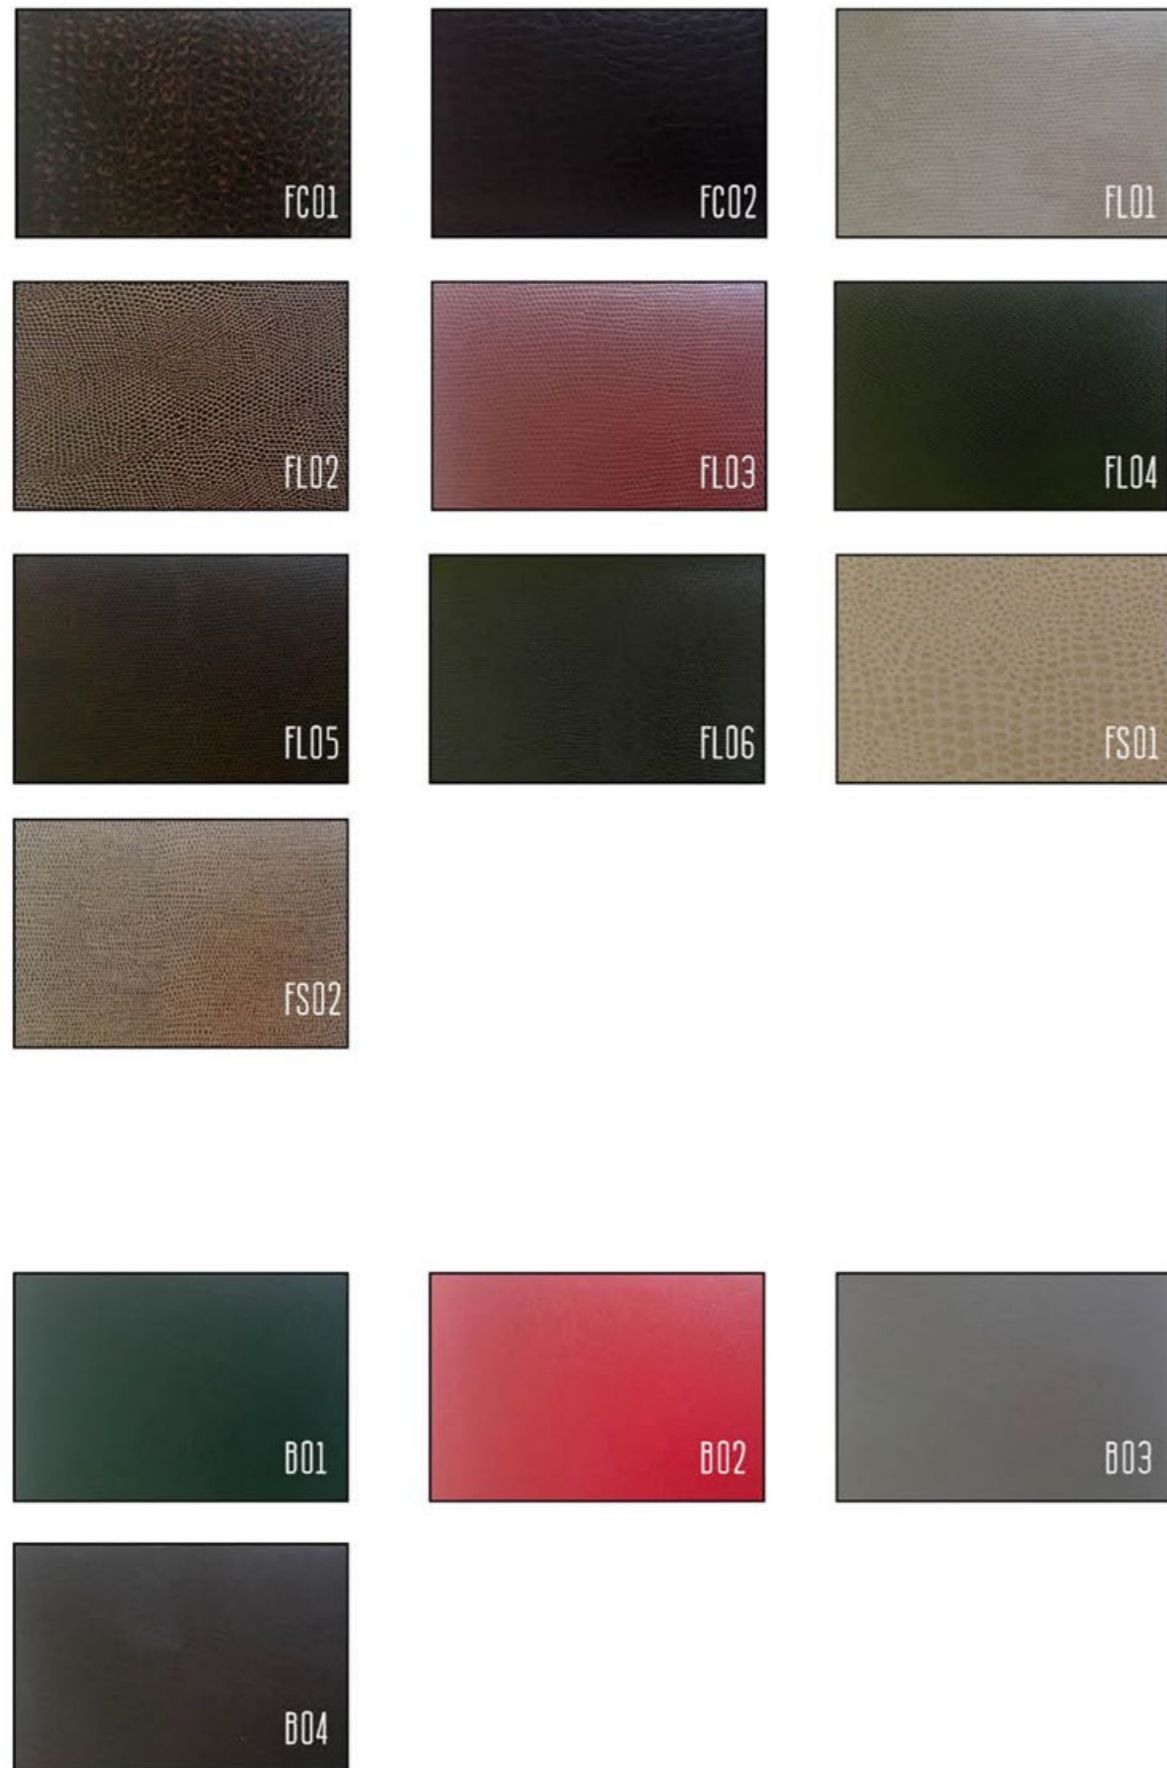

COTTON

LINEN

VELVET

FAUX LEATHER

SATIN

PLEATED
MUSLIN

PL-M01

PL-M02