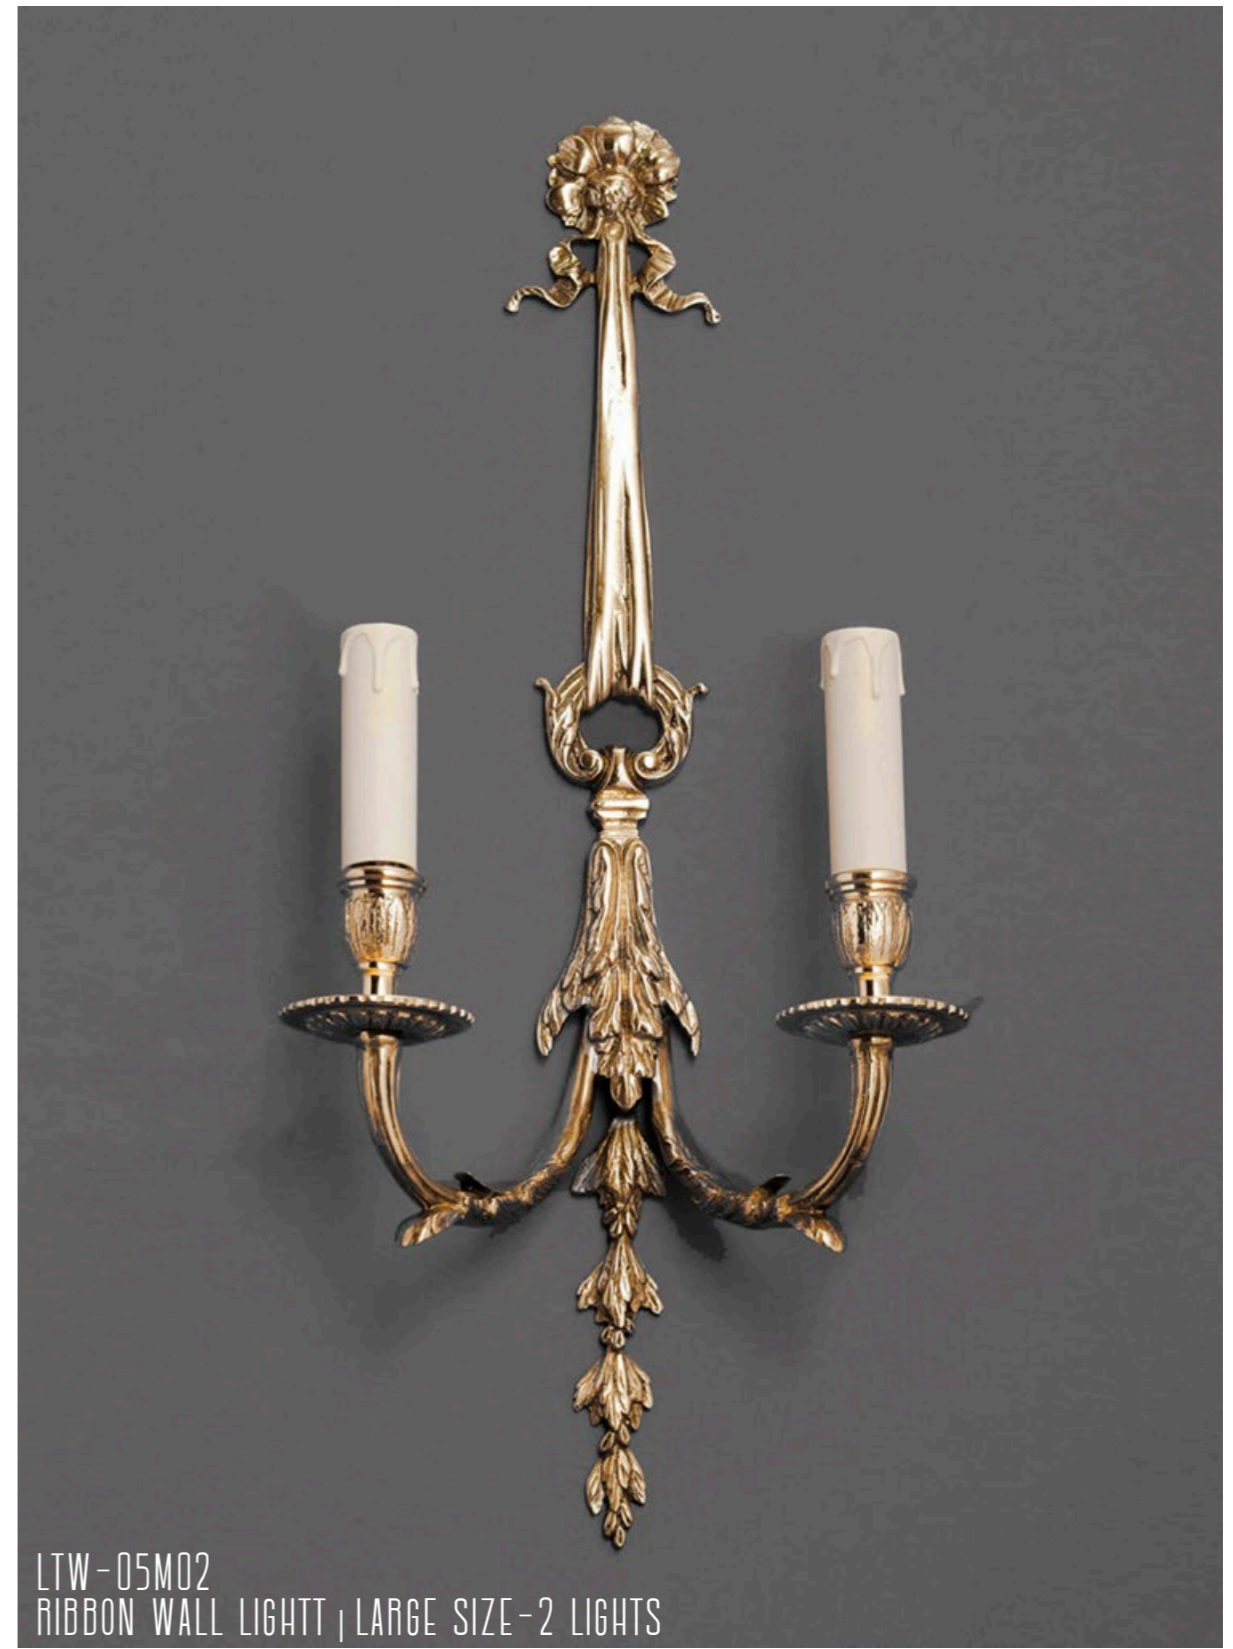

LTW-2702
DOUBLE TORCH WALL LIGHT

| H : 8.85' | W : 9.84' | D : 5.90'

AVAILABLE IN ALL STANDARD FINISHES | SHOWN IN NICKEL MATTE FINISH

LTW-2701
TORCH WALL LIGHT

| H : 7.48' | W : 1.81' | D : 1.96'
AVAILABLE IN ALL STANDARD FINISHES | SHOWN IN POLISHED BRASS FINISH

LTW-0602L
LOUIS XV WALL LIGHT

| H : 19.68' | W : 12.99' | D : 1.96'
AVAILABLE IN LEFT AND RIGHT PART
AVAILABLE IN ALL STANDARD FINISHES | SHOWN IN ANTIQUE BRASS FINISH

LTW-2701
ROPE WALL LIGHT | LARGE SIZE - 2 LIGHTS

ALSO WITH 1 LIGHT | AVAILABLE IN TWO SIZES

| H : 20.07' | W : 7.48' | D : 1.96'

AVAILABLE IN ALL STANDARD FINISHES | SHOWN IN ANTIQUE BRASS FINISH

LTW-05M02
RIBBON WALL LIGHT | LARGE SIZE - 2 LIGHTS

ALSO WITH 3 LIGHTS | AVAILABLE IN TWO SIZES

| H : 20.47' | W : 9.05' | D : 4.33'

AVAILABLE IN ALL STANDARD FINISHES | SHOWN IN POLISHED BRASS FINISH

LTW-2701
EMPIRE WALL LIGHT | LARGE SIZE-3 LIGHTS

ALSO WITH 2,3 OR 5 LIGHTS | AVAILABLE IN THREE DIFFERENT SIZES
| H : 24.01' | W : 16.14' | D : 16.14'
AVAILABLE IN ALL STANDARD FINISHES | SHOWN IN ANTIQUE BRASS FINISH