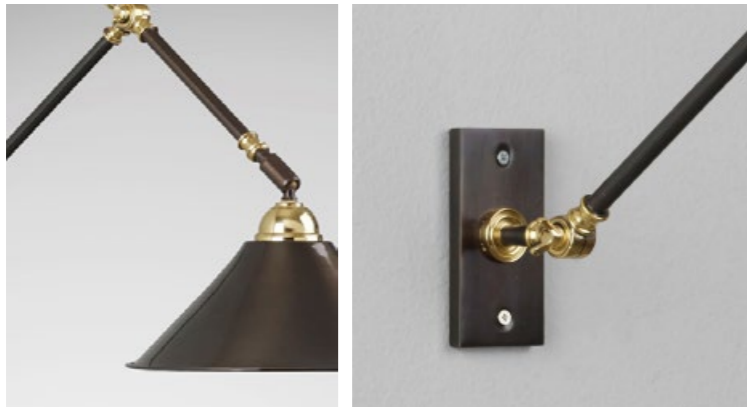

LTF-1101
LIBRARY FLOOR LAMP

| H : 40.55' - 66.92' (INCLUDING LAMPSHADE) | W : 17.32' | D : 17.32'
AVAILABLE IN ALL STANDARD FINISHES | SHOWN IN POLISHED BRASS FINISH

LTF-1001
CURVE FLOOR LAMP

| H : 40.55' - 66.92' (INCLUDING LAMPSHADE) | W : 17.32' | D : 17.32'
AVAILABLE IN ALL STANDARD FINISHES | SHOWN IN POLISHED BRASS FINISH

LTF-0901
GEORGIAN FLOOR LAMP

| H : 65.7' | W : 15.74' | D : 15.74' (INCLUDING LAMPSHADE)
AVAILABLE IN ALL STANDARD FINISHES | SHOWN IN POLISHED BRASS FINISH

WALL LIGHTS

LTW-4202
CONNAUGHT WALL LIGHT

| H : 8.6' | W : 7' | D : 3.34'

AVAILABLE IN ALL STANDARD FINISHES | SHOWN IN BLACK BRONZE FINISH

LTW-2501
BAR WALL LIGHT
| H : 20.56' | W : 2.55' | D : 9.8'

| PLAIN OR PLEATED (GATHERED OR KNIFE PLEAT) MUSLIN LAMPSHADE

AVAILABLE IN ALL STANDARD FINISHES
| SHOWN IN POLISHED BRASS FINISH | ANTIQUE BRASS FINISH