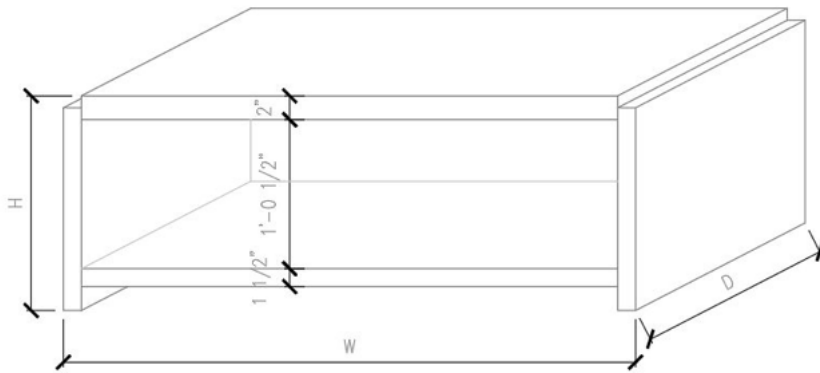

Shown in: Bianco Ottico and Cerused White Oak

K O N S T A N T □ H O M E

Konstanthome.com | info@konstanthome.com

Shown in: Nuvola and Cerused White Oak

Coffee Table
48" W x 48" D x 18" H

Wood Base

LIGHT WASHED OAK